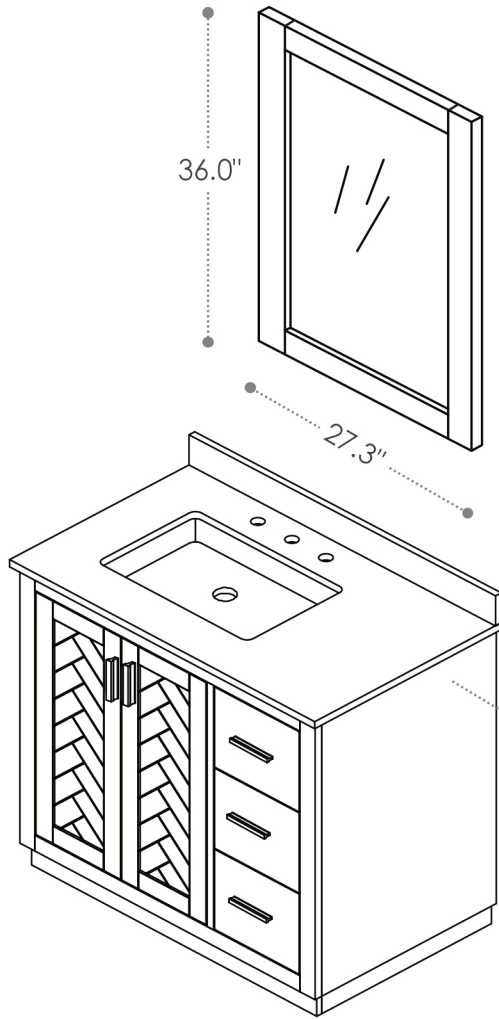

ALTAIR

FASHION BATHROOM LIFE

Altair Design, Inc.

Gazsi

36"W x 22"D

Bathroom Vanity

36"W x 22"D x 34"H inches

INSTALLATION SPECIFICATION

Item#	543036		
Color	Classic Blue/Black Oak/Brown Oak		
Overall Dimension	36 in W x 22 in D x 34 in H		
Vanity Material	Solid wood and long-lasting plywood		
Hardware Finish	Aluminum Alloy Brushed Gold		
Countertop Material	Composite Stone	Shape	Rectangular
Number of Door	2 soft-closing doors	Number of Drawers	3 soft-closing drawers
Top Thickness	0.8 inch	Installation Type	Freestanding
Assembly Required	No	Backsplash Height	4 inch
Faucet Hole Spacing(in.)	8 in. widespread	Sink	Single Undermount Sink

All measurements are approximate. Measurements may vary +/-1/2".
Does not include faucet, drain assembly, P-trap